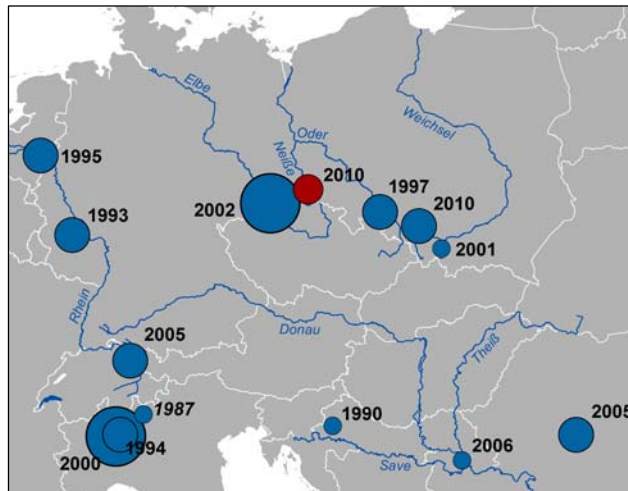

Significant floods in Europe Central and Eastern Europe 1980 - 2010

Overall losses*
(€ m)

 >10.000

 >1.000

 <1.000

 Floods in Central and Eastern Europe, August 2010

* The symbols show the worst affected areas;
Losses in original values

Significant floods in Europe Central and Eastern Europe 1980 - 2010

Year	Affected area	Overall losses* (€m)	Insured losses* (€m)	Fatalities
2002	Austria, Czech Republic, Germany, Hungary, Moldova, Slovenia, Switzerland	21,500	3,400	178
2000	Northern Italy	10,000	560	38
1994	Northern Italy	7,500	52	68
1997	Austria, Czech Republic, Germany, Poland, Slovakia	5,500	750	118
2010	Austria, Croatia, Czech Republic, Germany, Hungary, Poland, Romania, Slovakia	3,000	225	7
2005	Switzerland, Austria, France, Germany, Hungary, Slovenia	2,700	1,400	11
1995	Germany, Netherlands, France, Belgium, Luxembourg	2,700	700	28
1993	Germany, Netherlands, France, Belgium, Luxembourg	1,800	700	14
2005	Bulgaria, Romania	1,190	8	44
2001	Poland, Slovakia	800	35	26
1990	Croatia, Slovenia	620	38	
1987	Northern Italy	600	45	44
2006	Austria, Bulgaria, Croatia, Czech Republic, Germany, Hungary, Poland, Romania, Serbia, Slovakia	400	40	14